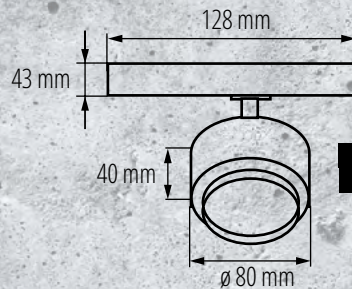

BTL 38W-930
BTL 38W-940

BTLW 18W-930
BTLW 18W-940