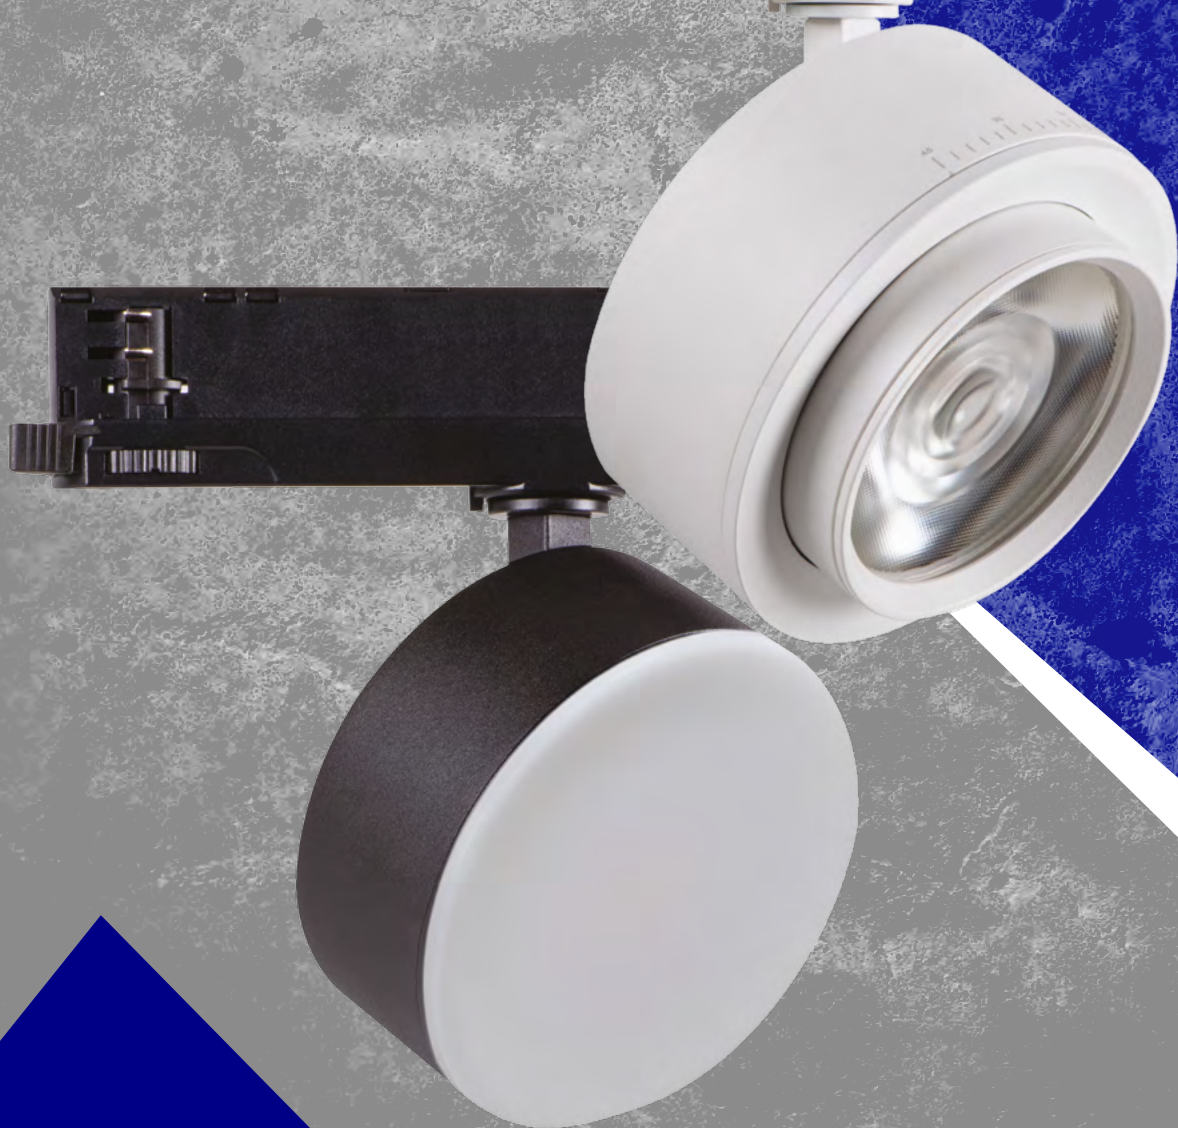

Kanlux

**NEW TRACK LIGHT
LUMINARIES**

Kanlux BTL/BTLW

Kanlux

Kanlux BTL/BTLW

New design:

- ✓ adapted to most 3-circuit rails, including the Kanlux TEAR system equipped with a power supply integrated with the adapter

Kanlux

Kanlux BTL/BTLW

The Kanlux BTL series of luminaires has a high colour rendering index

CRI>90

Kanlux

LAB

Ra90+
true colors

Kanlux

18W 28W 38W

The most popular housing colours:

white W black B

Two colours of light:

4000K NW
3000K WW

Kanlux

Kanlux BTLW

Luminaries with a opal diffuser, providing a wide viewing angle of **120°**

Available in power: **18W**

Housing colours: **white W black B**

Two colors of light:
4000K NW 3000K WW

◀ They are perfect for home conditions, as general lighting and wherever a wide lighting angle of the luminary is needed.