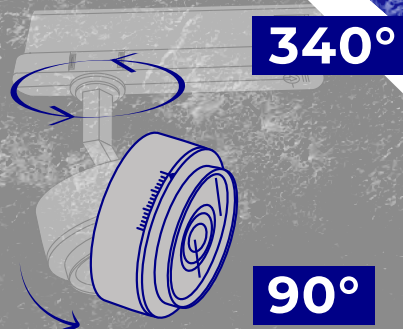

Kanlux BTL/BTLW

High quality confirmed
by a 5-year warranty.

Kanlux

LAB

* 5-YEAR WARRANTY ON THE TERMS
AND CONDITIONS OF THE WARRANTY
STATEMENT AVAILABLE ON
THE KANLUX WEBSITE

Kanlux

Kanlux BTL

Luminaries in the directional version with a lens and lighting angle adjustment in the range

from 15° to 45°

Optionally, a component can be used - a barrier with a

honeycomb structure

that reduces glare

(added to each BTL luminaire with adjustable angle)

Kanlux

Kanlux BTL

Three power solutions: