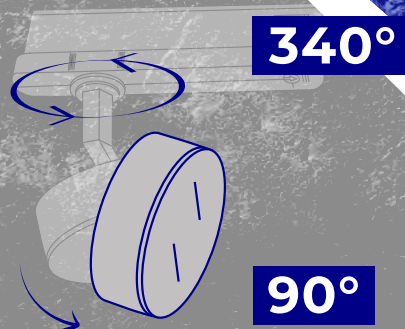

Kanlux

Kanlux BTLW

Luminaries with a opal diffuser, providing a wide viewing angle of **120°**

Available in power: **18W**

Housing colours: **white W black B**

Two colors of light:
4000K NW 3000K WW

◀ They are perfect for home conditions, as general lighting and wherever a wide lighting angle of the luminary is needed.