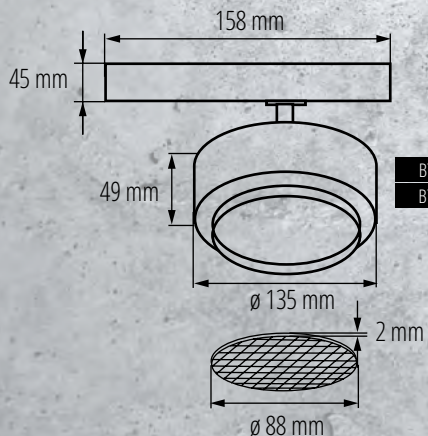

Kanlux BTL/BTLW

MAX. [lm]

●	BTL 18W-930-B	35651	18W	1750lm	3000K
○	BTL 18W-930-W	35650	18W	1800lm	3000K
●	BTL 18W-940-B	35653	18W	1750lm	4000K
○	BTL 18W-940-W	35652	18W	1800lm	4000K
●	BTL 28W-930-B	35655	28W	2800lm	3000K
○	BTL 28W-930-W	35654	28W	3000lm	3000K
●	BTL 28W-940-B	35657	28W	2800lm	4000K
○	BTL 28W-940-W	35656	28W	3000lm	4000K
●	BTL 38W-930-B	35659	38W	3800lm	3000K
○	BTL 38W-930-W	35658	38W	4000lm	3000K
●	BTL 38W-940-B	35661	38W	3800lm	4000K
○	BTL 38W-940-W	35660	38W	4000lm	4000K
●	BTLW 18W-930-B	35663	18W	1400lm	3000K
○	BTLW 18W-930-W	35662	18W	1450lm	3000K
●	BTLW 18W-940-B	35665	18W	1400lm	4000K
○	BTLW 18W-940-W	35664	18W	1450lm	4000K

up to
107 $\frac{\text{lm}}{\text{W}}$
15°- 45°

up to
80 $\frac{\text{lm}}{\text{W}}$
120°

rated voltage: **220-240 V**
light source: **LED COB**
regulacja kąta: **90° / 340°**
angle adjustment: **aluminum alloy**
protection class: **II**
IP 20

* 5-YEAR WARRANTY ON THE TERMS AND CONDITIONS OF THE WARRANTY STATEMENT AVAILABLE ON THE KANLUX WEBSITE