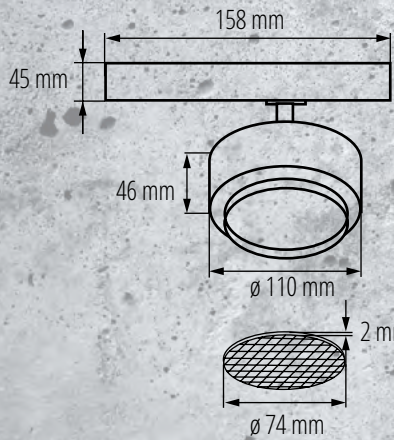

BTL 28W-930
BTL 28W-940