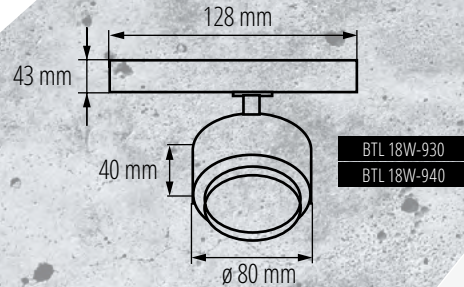

BTL 18W-930
BTL 18W-940