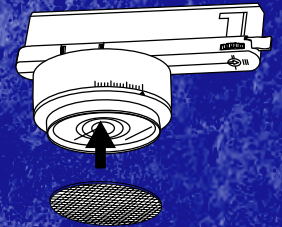

Kanlux

**NEW TRACK LIGHT
LUMINARIES**

Kanlux BTL/BTLW

Kanlux

Kanlux BTL/BTLW

New design:

- ✓ adapted to most 3-circuit rails, including the Kanlux TEAR system equipped with a power supply integrated with the adapter

Kanlux BTL/BTLW

High quality confirmed
by a 5-year warranty.

Kanlux

LAB

* 5-YEAR WARRANTY ON THE TERMS
AND CONDITIONS OF THE WARRANTY
STATEMENT AVAILABLE ON
THE KANLUX WEBSITE

Kanlux

Kanlux BTL

Luminaries in the directional version with a lens and lighting angle adjustment in the range

from 15° to 45°

Optionally, a component can be used - a barrier with a

honeycomb structure

that reduces glare

(added to each BTL luminaire with adjustable angle)

Kanlux

Kanlux BTL

Three power solutions: