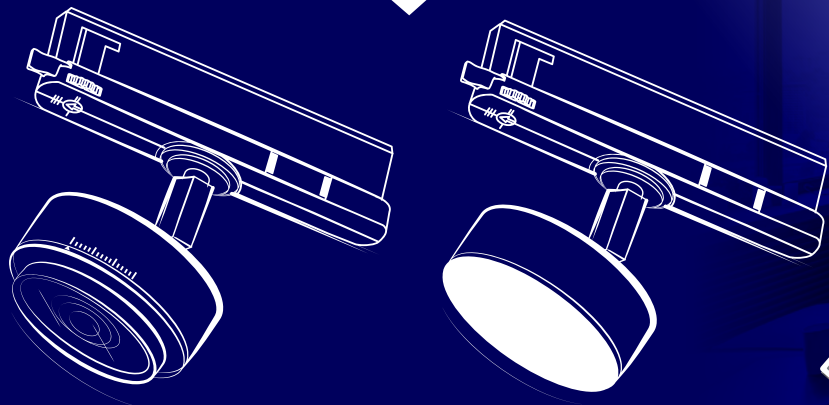

Kanlux

**NEW TRACK LIGHT
LUMINARIES**

Kanlux BTL/BTLW

Kanlux

Kanlux BTL/BTLW

New design:

- ✓ adapted to most 3-circuit rails, including the Kanlux TEAR system equipped with a power supply integrated with the adapter

from 15° to 45°

Optionally, a component can be used - a barrier with a

honeycomb structure

that reduces glare

(added to each BTL luminaire with adjustable angle)

Kanlux

Kanlux BTL

Three power solutions: